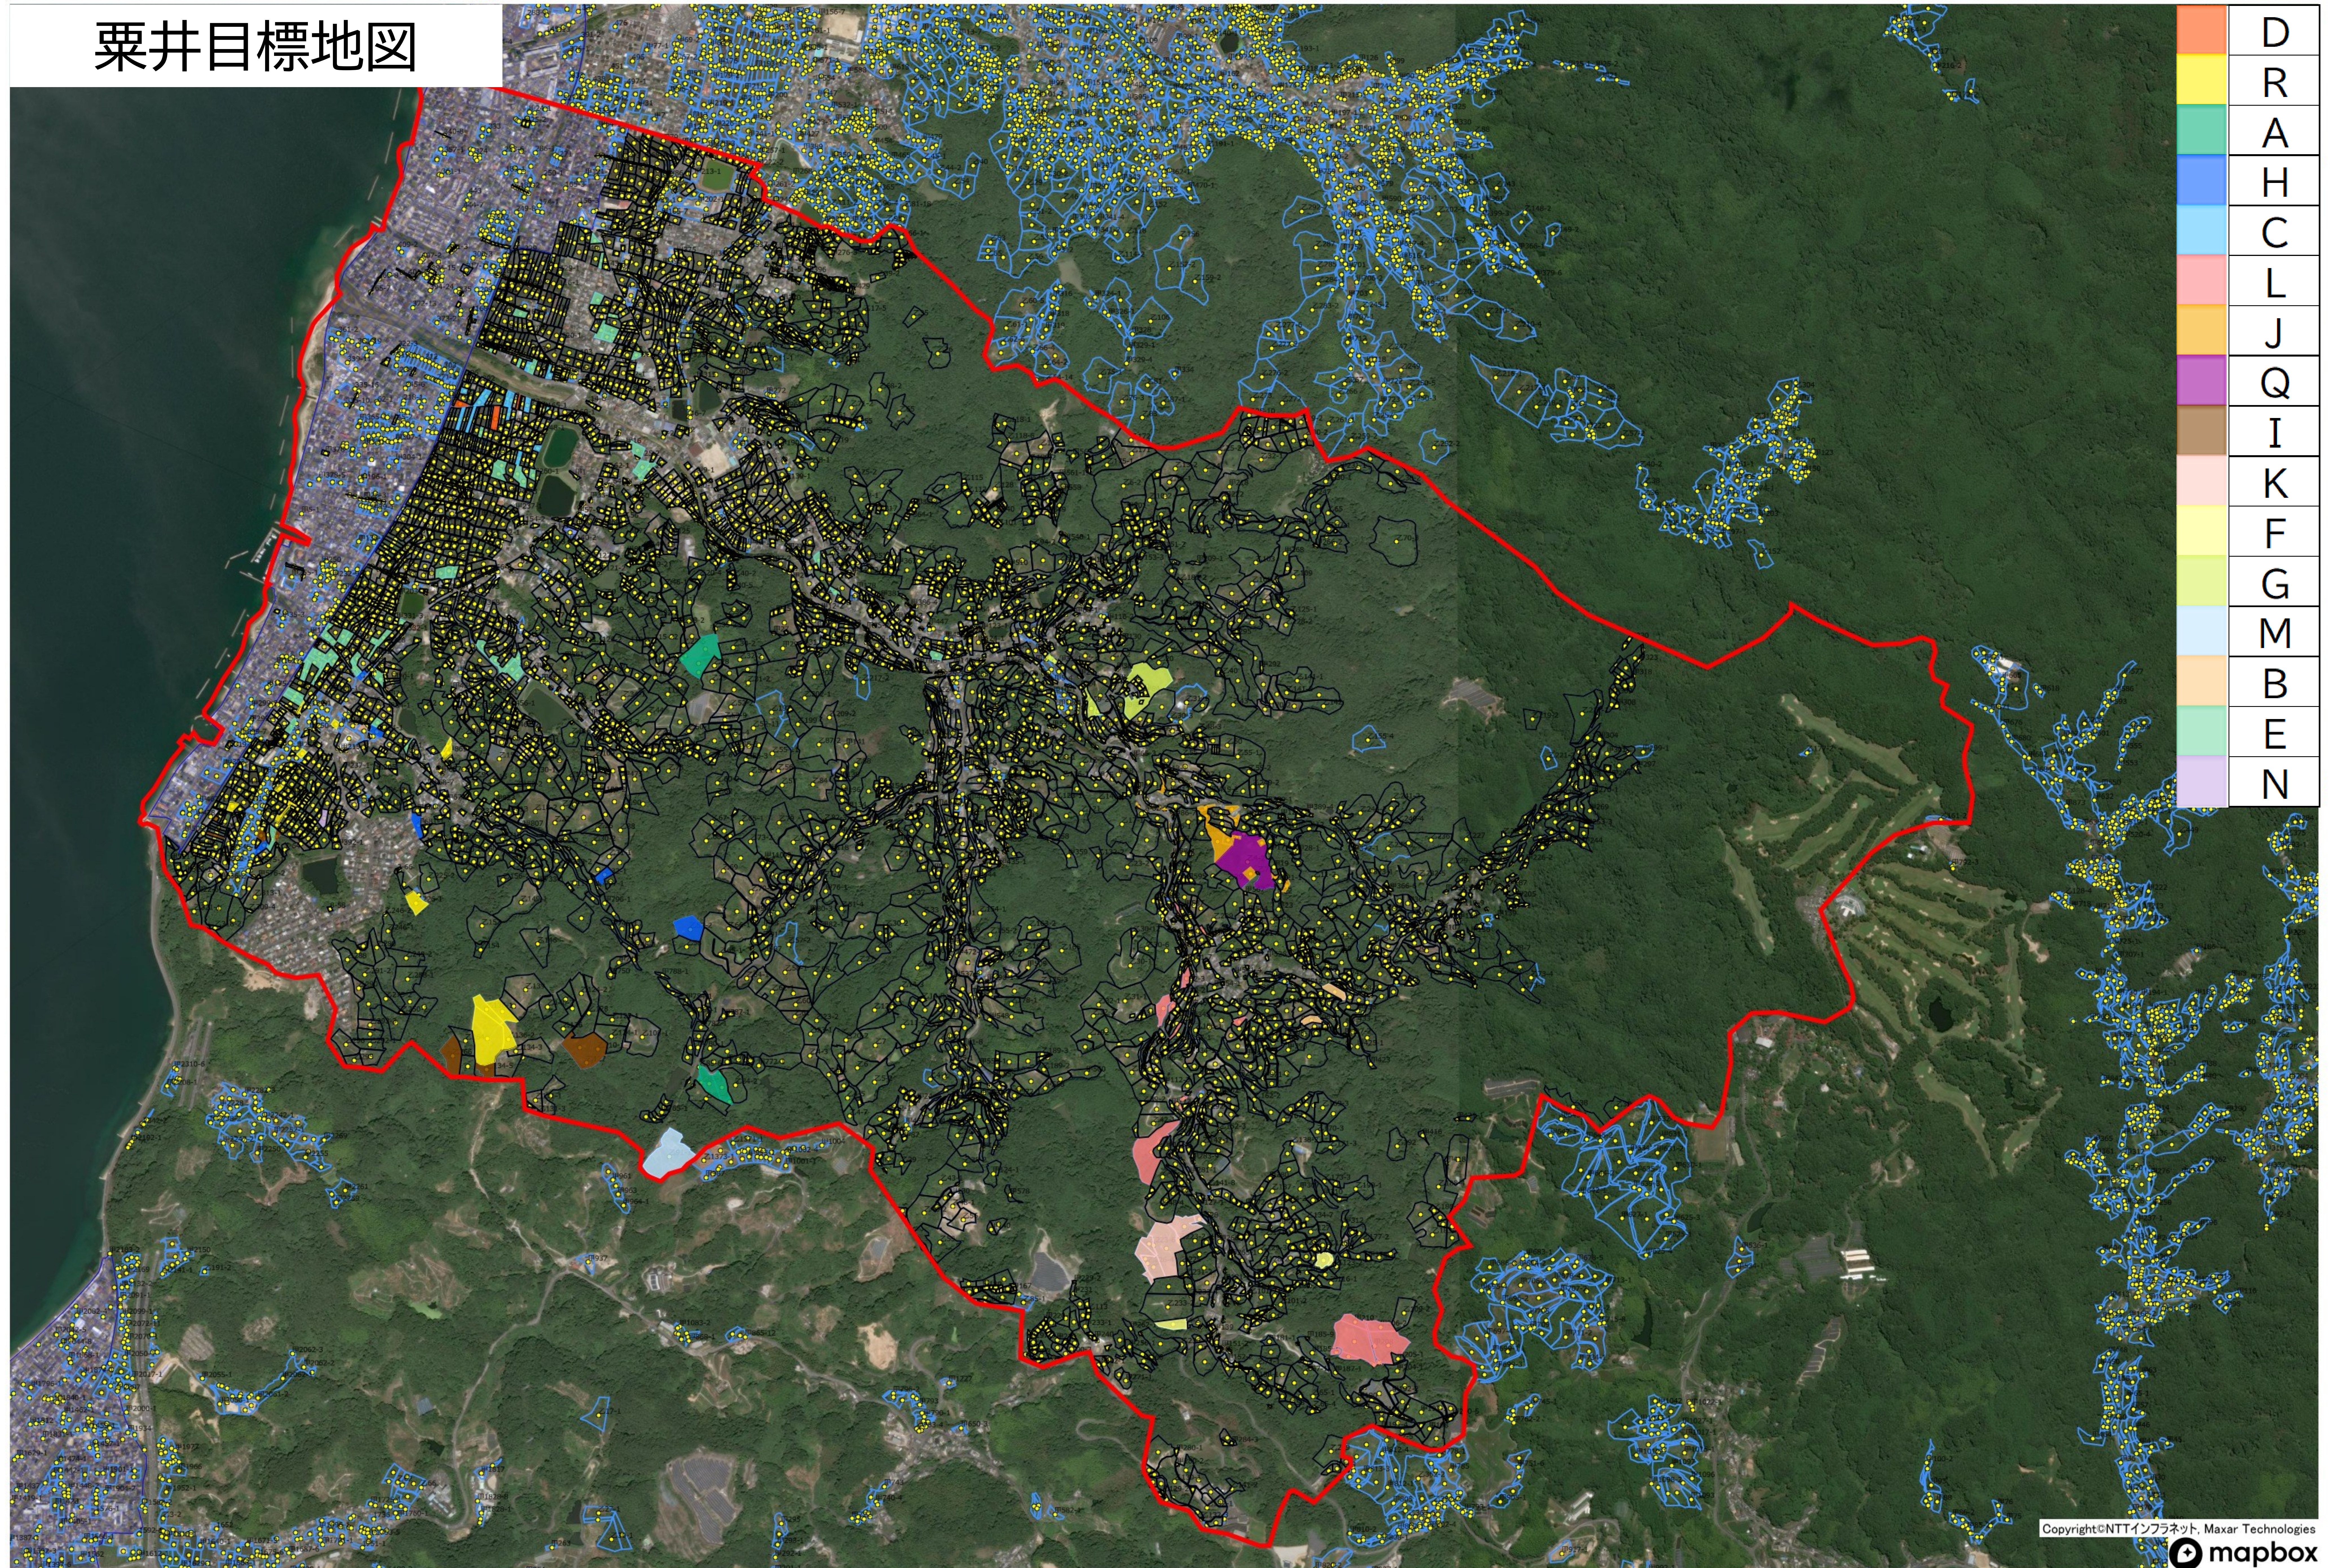

# 栗井目標地図

Orange	D
Yellow	R
Green	A
Blue	H
Light Blue	C
Pink	L
Purple	J
Brown	Q
Light Pink	I
Light Green	K
Light Blue	F
Light Orange	G
Light Purple	M
Orange	B
Green	E
Purple	N